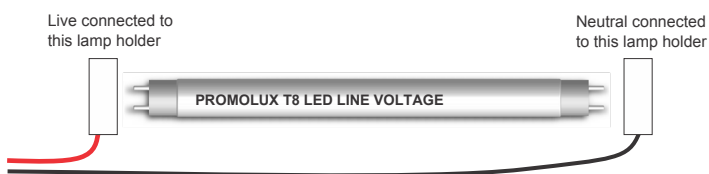

Specifications

- Type A & B
- G13 Bi-Pin Rotatable & Locking End-Caps
- Replaces T8 Fluorescent Tubes
- Works with **T8 Pre-Heat Ballasts** (Type A LED)
- **Dual End Power Input** when Direct Wired (Type B LED)
- Plug-n-Play (no wiring changes)
- 134° Beam Angle
- UL Conforming
- High Brightness / 80 CRI
- High R9/R12 Values
- Up to 60% Energy savings

Ideal for:

- Service & Multi-Deck:
- Meat
- Seafood
- Dairy
- Deli & Prepared Foods
- Floral
- Produce
- Bakery
- Salad Bars
- Ice Cream/Gelato

How to install:

Installing as a Line Voltage (Type B)

1. bypass the ballast
2. ensure live wire is connected to one lamp holder and neutral wire is connected to the opposite lamp holder

*When using line voltage for installation, the previous ballast type is irrelevant.

Installing as a Plug-n-Play LED (Type A)

Works with pre-heat ballasts only

Simply remove the T8 fluorescent and install the Promolux T8 LED