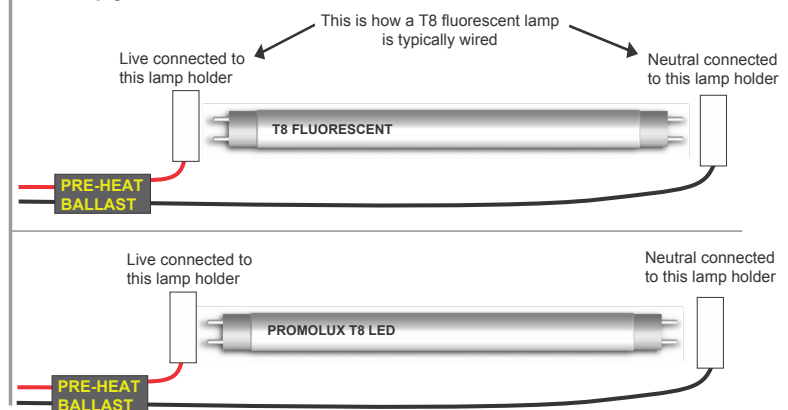

Specifications

- Type A & B
- G13 Bi-Pin Rotatable & Locking End-Caps
- Replaces T8 Fluorescent Tubes
- Works with **T8 Pre-Heat Ballasts** (Type A LED)
- **Dual End Power Input** when Direct Wired (Type B LED)
- Plug-n-Play (no wiring changes)
- 134° Beam Angle
- UL Conforming
- High Brightness / 80 CRI
- High R9/R12 Values
- Up to 60% Energy savings

Ideal for:

- Service & Multi-Deck:
- Meat
- Seafood
- Dairy
- Deli & Prepared Foods
- Floral
- Produce
- Bakery
- Salad Bars
- Ice Cream/Gelato

How to install:

Installing as a Line Voltage (Type B)

1. bypass the ballast
2. ensure live wire is connected to one lamp holder and neutral wire is connected to the opposite lamp holder

*When using line voltage for installation, the previous ballast type is irrelevant.

Installing as a Plug-n-Play LED (Type A)

Works with pre-heat ballasts only

Simply remove the T8 fluorescent and install the Promolux T8 LED