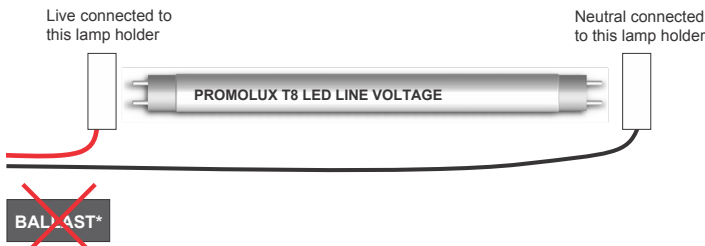

## Specifications

- Type A & B
- G13 Bi-Pin Rotatable & Locking End-Caps
- Replaces T8 Fluorescent Tubes
- Works with **T8 Pre-Heat Ballasts** (Type A LED)
- **Dual End Power Input** when Direct Wired (Type B LED)
- Plug-n-Play (no wiring changes)
- 134° Beam Angle
- UL Conforming
- High Brightness / 80 CRI
- High R9/R12 Values
- Up to 60% Energy savings

## Ideal for:

- Service & Multi-Deck:
- Meat
- Seafood
- Dairy
- Deli & Prepared Foods
- Floral
- Produce
- Bakery
- Salad Bars
- Ice Cream/Gelato

## How to install:

### Installing as a Line Voltage (Type B)

1. bypass the ballast
2. ensure live wire is connected to one lamp holder and neutral wire is connected to the opposite lamp holder

\*When using line voltage for installation, the previous ballast type is irrelevant.