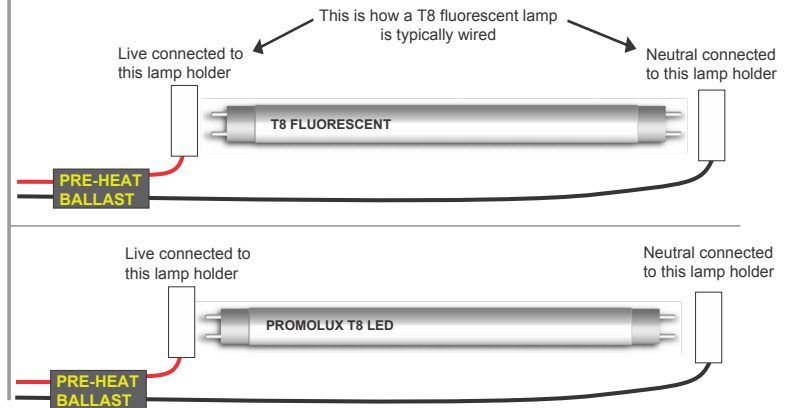

### Installing as a Line Voltage (Type B)

1. bypass the ballast
2. ensure live wire is connected to one lamp holder and neutral wire is connected to the opposite lamp holder

\*When using line voltage for installation, the previous ballast type is irrelevant.

### Installing as a Plug-n-Play LED (Type A) *Works with pre-heat ballasts only*

Simply remove the T8 fluorescent and install the Promolux T8 LED

Size	Model number	Watts	Type	Length (mm)	Length (inches)	Replaces Fluorescents	Lumens	Lumens per watt	Color
2 ft	T8PNP-PL-0600C+	8	Full Brightness (Canopy)	600	24	L18 T8	880	110	Platinum
3 ft	T8PNP-PL-0900C+	14	Full Brightness (Canopy)	900	36	L30 T8	1582	113	Platinum
4 ft	T8PNP-PL-1200C+	18	Full Brightness (Canopy)	1200	48	L36 T8	2070	115	Platinum
5 ft	T8PNP-PL-1500C+	22	Full Brightness (Canopy)	1500	60	L58 T8	2508	114	Platinum
3 ft	T8PNP-PL-0900S+	7	60% Brightness (Shelf)	900	36	L30 T8	791	113	Platinum
4 ft	T8PNP-PL-1200S+	9	60% Brightness (Shelf)	1200	48	L36 T8	1035	115	Platinum
5 ft	T8PNP-PL-1500S+	11	60% Brightness (Shelf)	1500	60	L58 T8	1243	113	Platinum