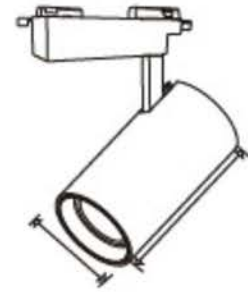

Sleek Passive Cooling Design

Cast aluminum body with integrated heat dissipation.
No fans, silent operation.

Reduced Glare Optics

Controlled beam angles minimize glare. Improve visibility and shopper comfort.

Dimensions

30W: 145 x 165 x 80mm

40W: 185 x 165 x 90mm

INSTALLATION

- 01 Connect to Track**
Attach to compatible 3-wire track system.
- 02 Lock in Place**
Twist adaptor to secure and power the fixture.
- 03 Aim & Adjust**
Rotate 360° and tilt to highlight display areas.